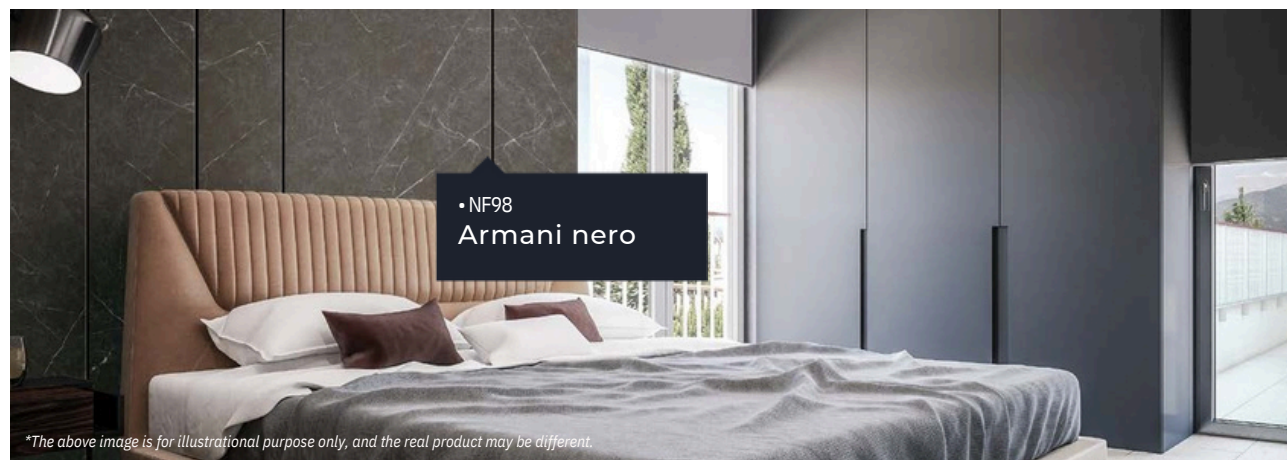

Statuary white

NF98 

Armani nero

NE32

Statuary gold

Marble

■ NG04  Crema

■ NG05 Crema scura