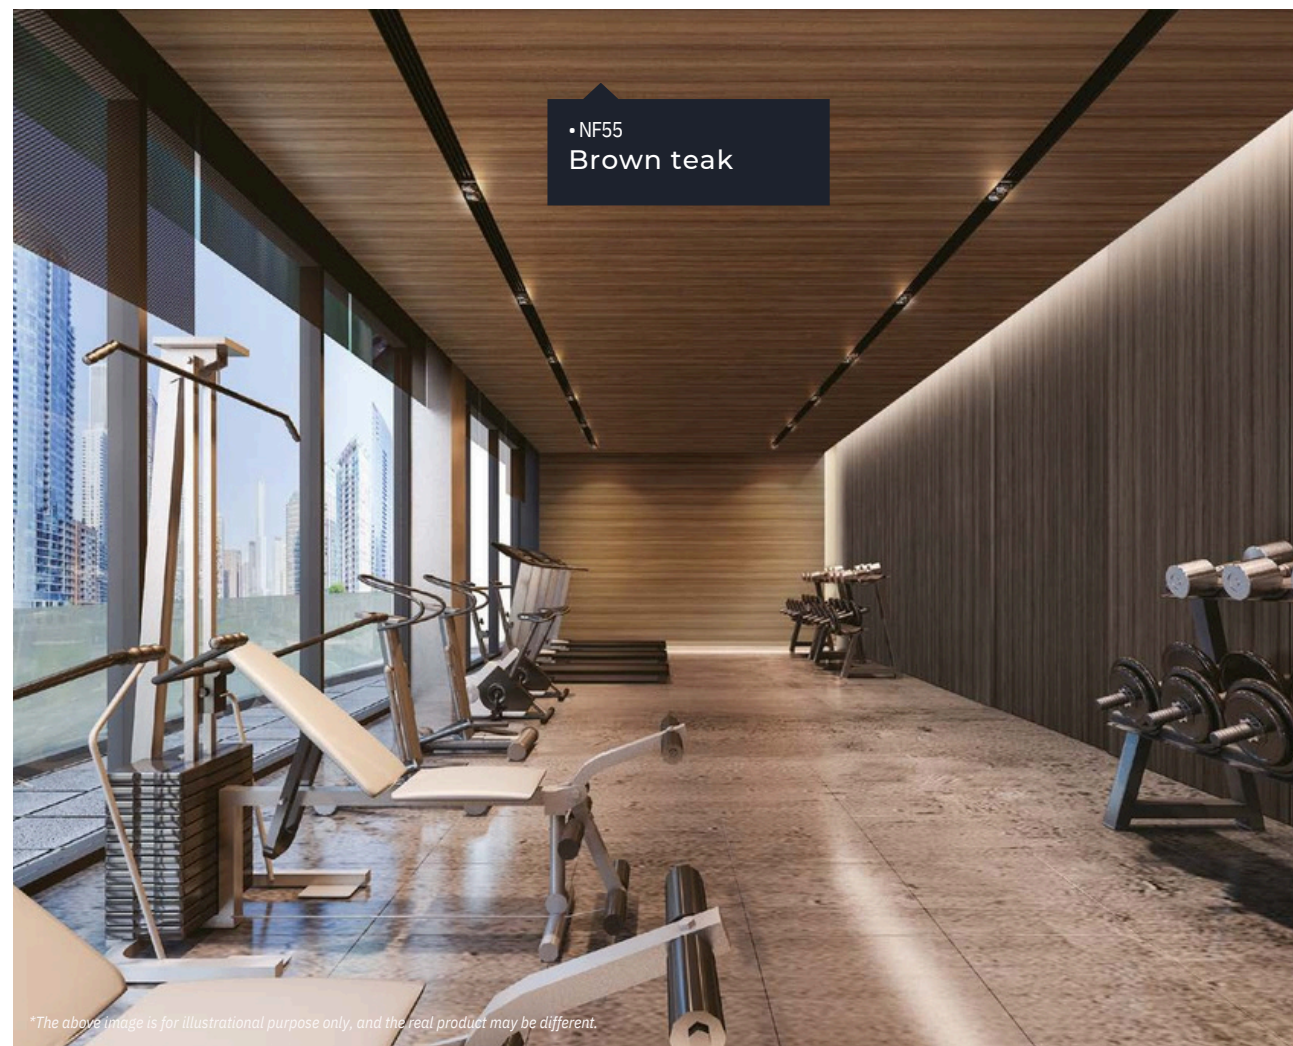

• NF55
Brown teak

*The above image is for illustrational purpose only, and the real product may be different.