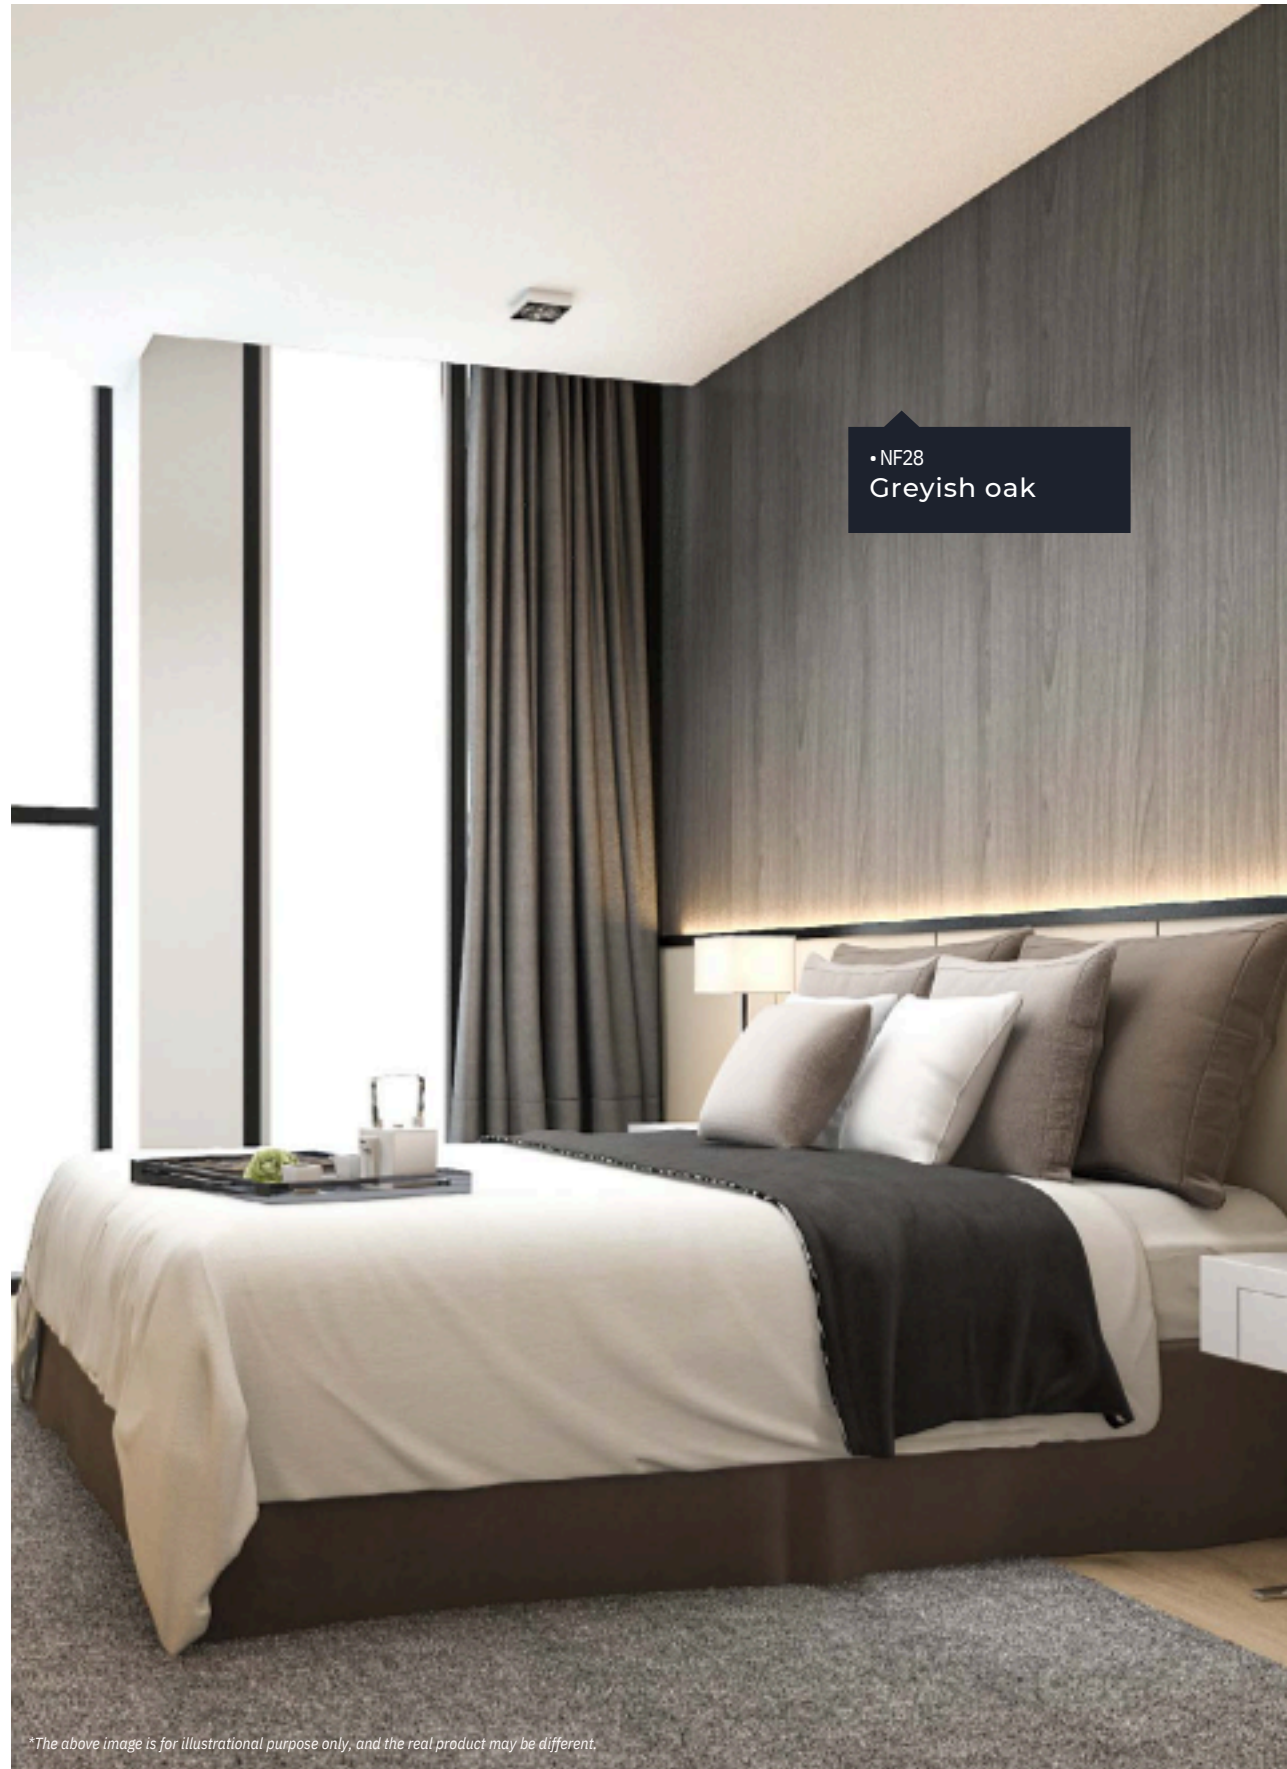

Medium

Medium Moodboard