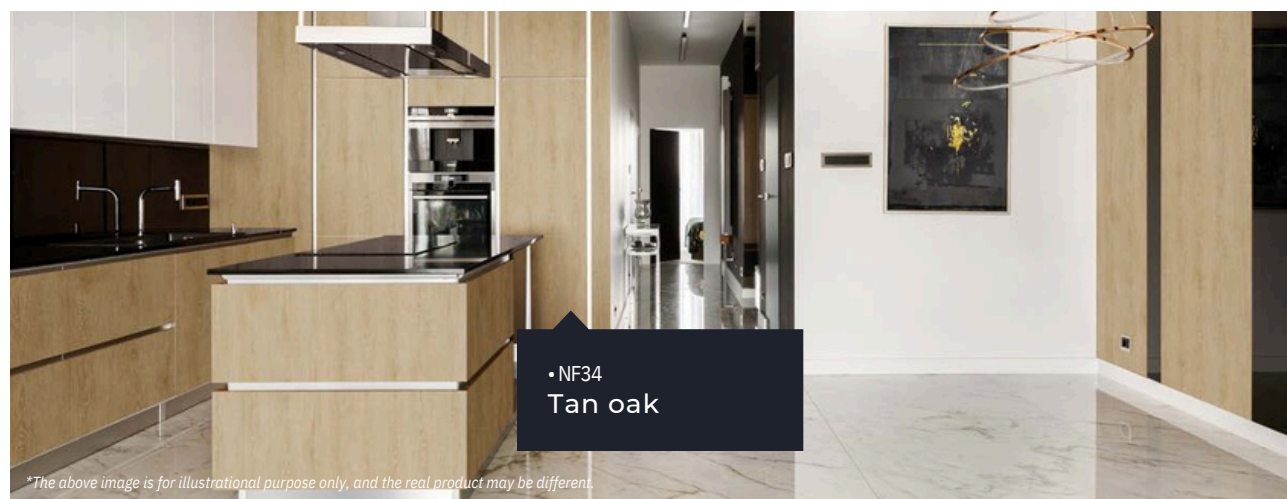

NF34
Tan oak

*The above image is for illustrational purpose only, and the real product may be different.