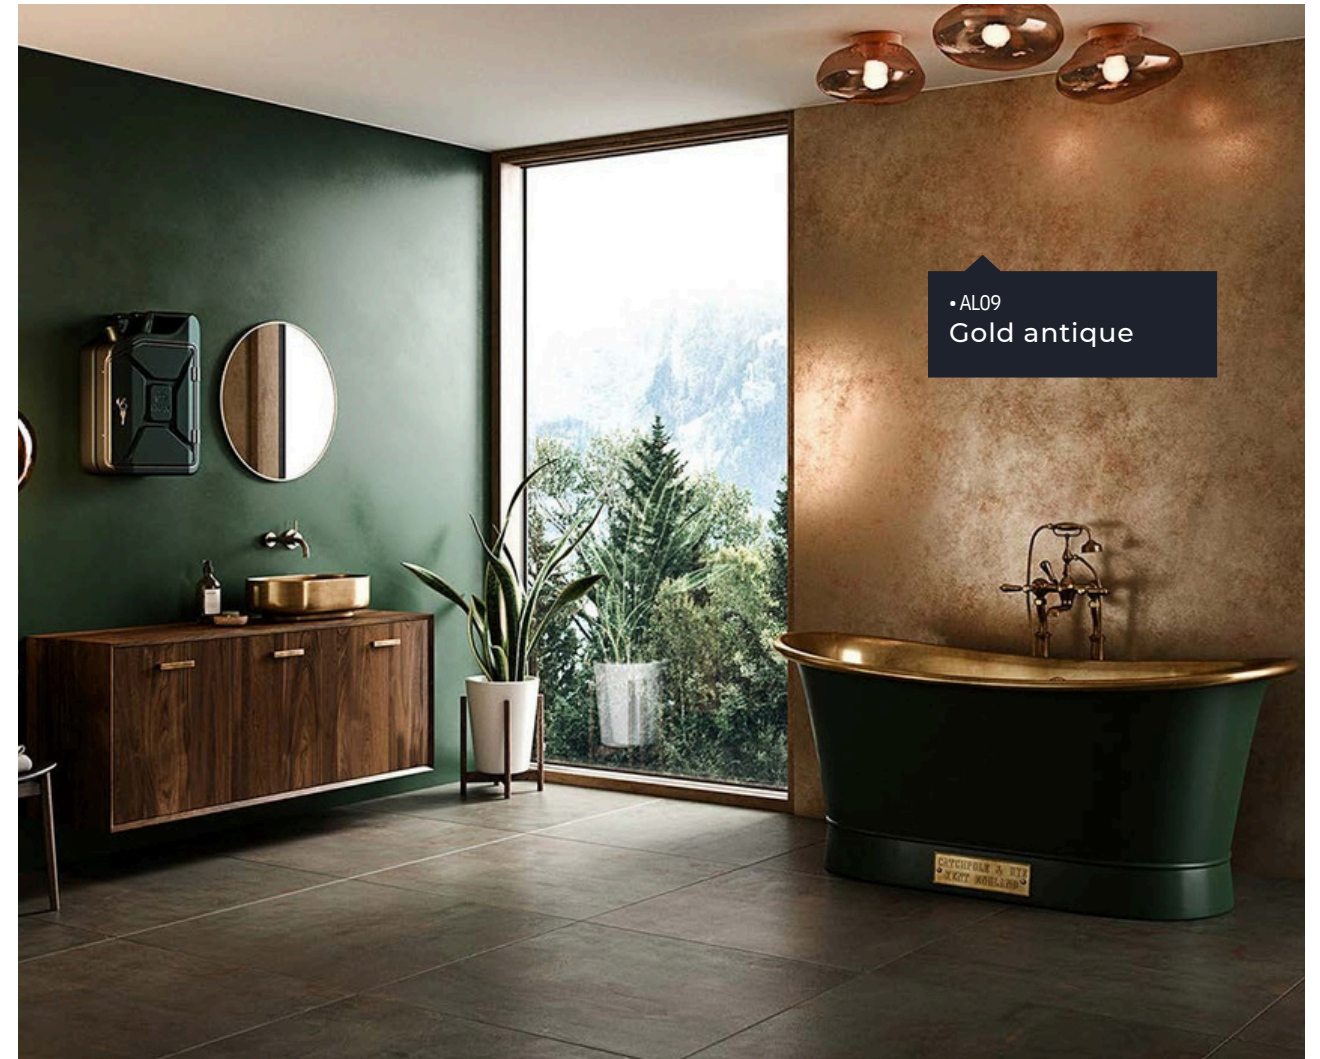

AL09
Gold antique