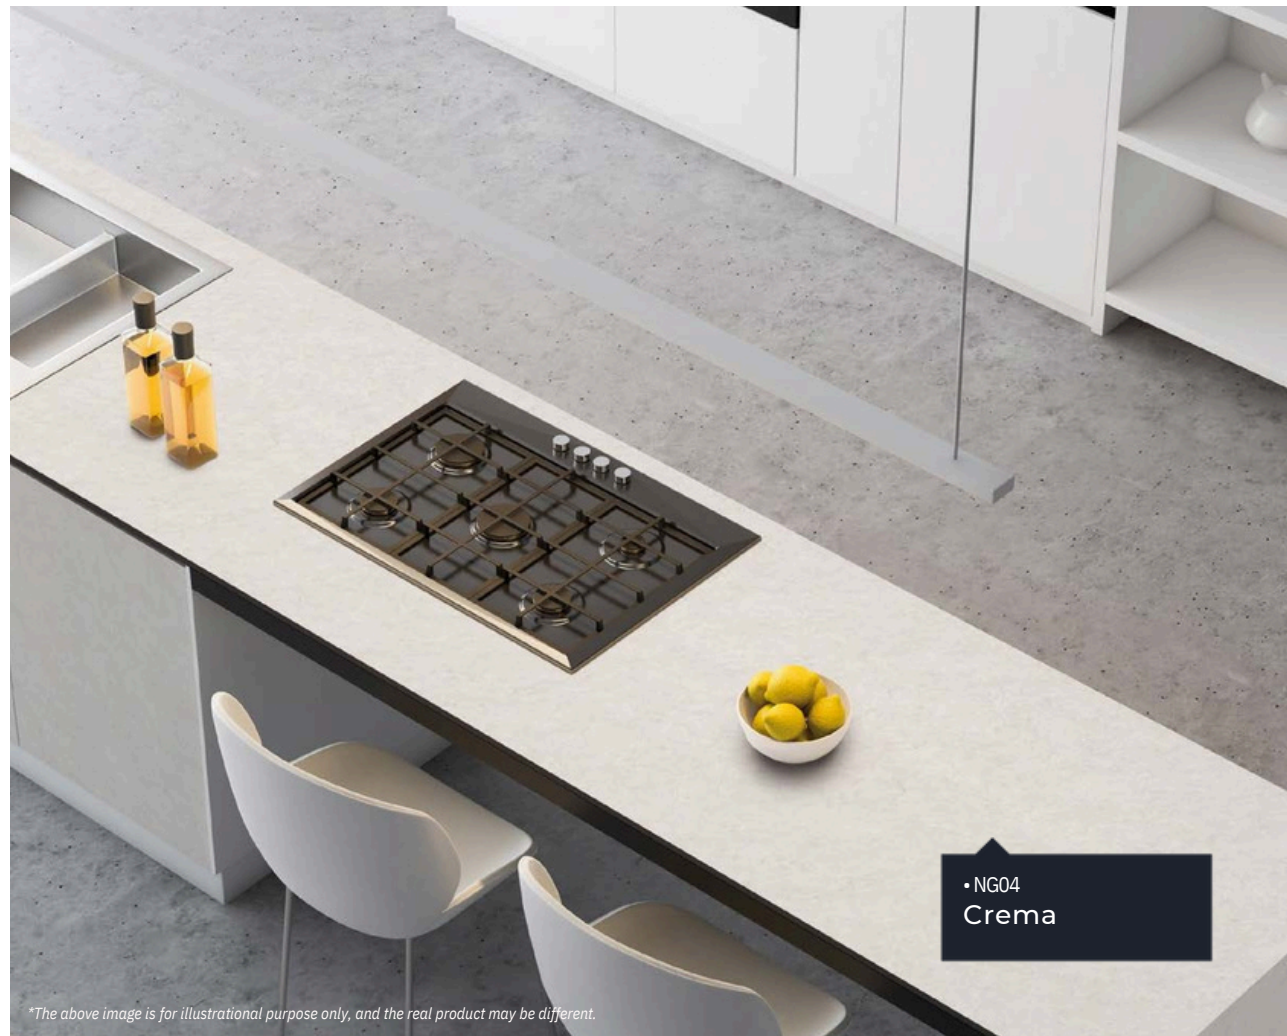

Statuary white

NF98 

Armani nero

NE32

Statuary gold

Marble

■ NG04  Crema

■ NG05 Crema scura