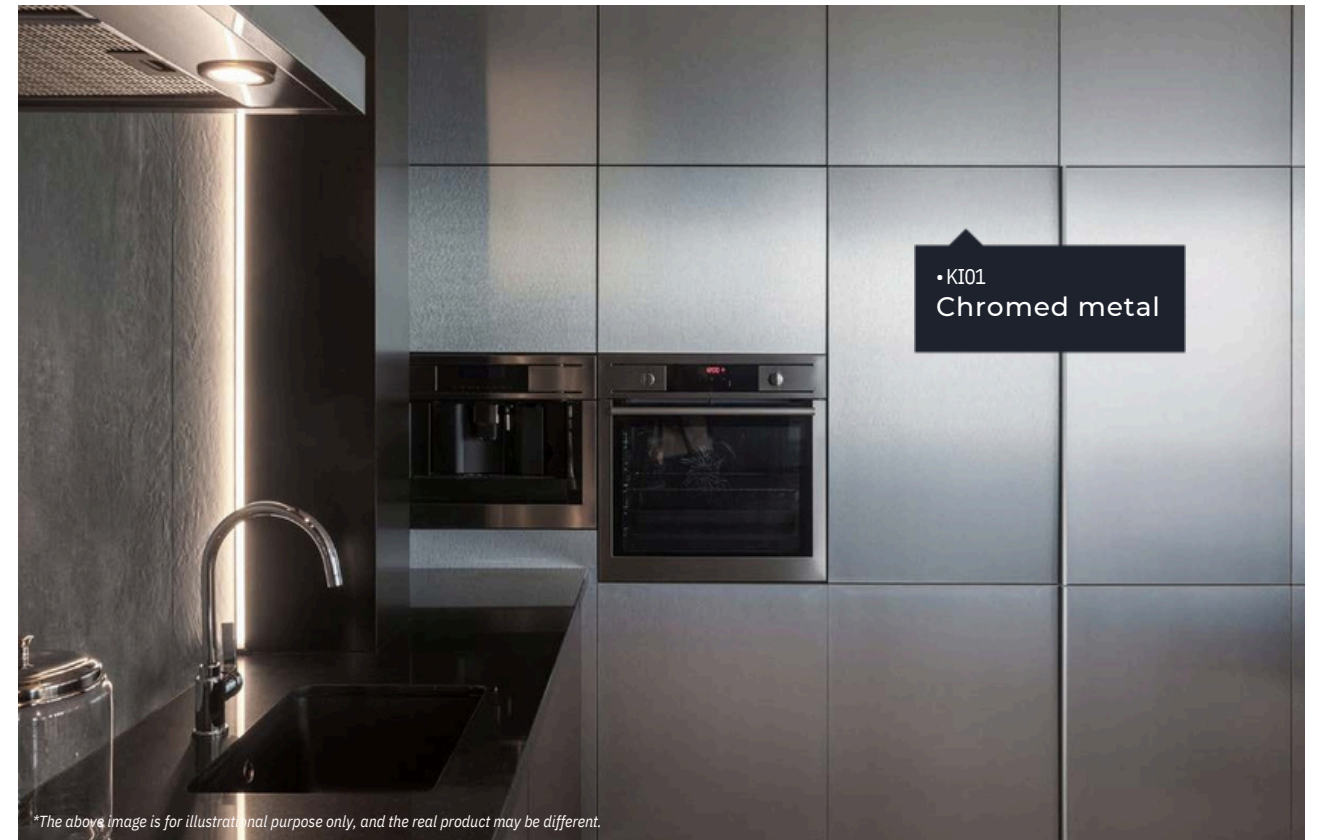

Brushed | Prestige Line