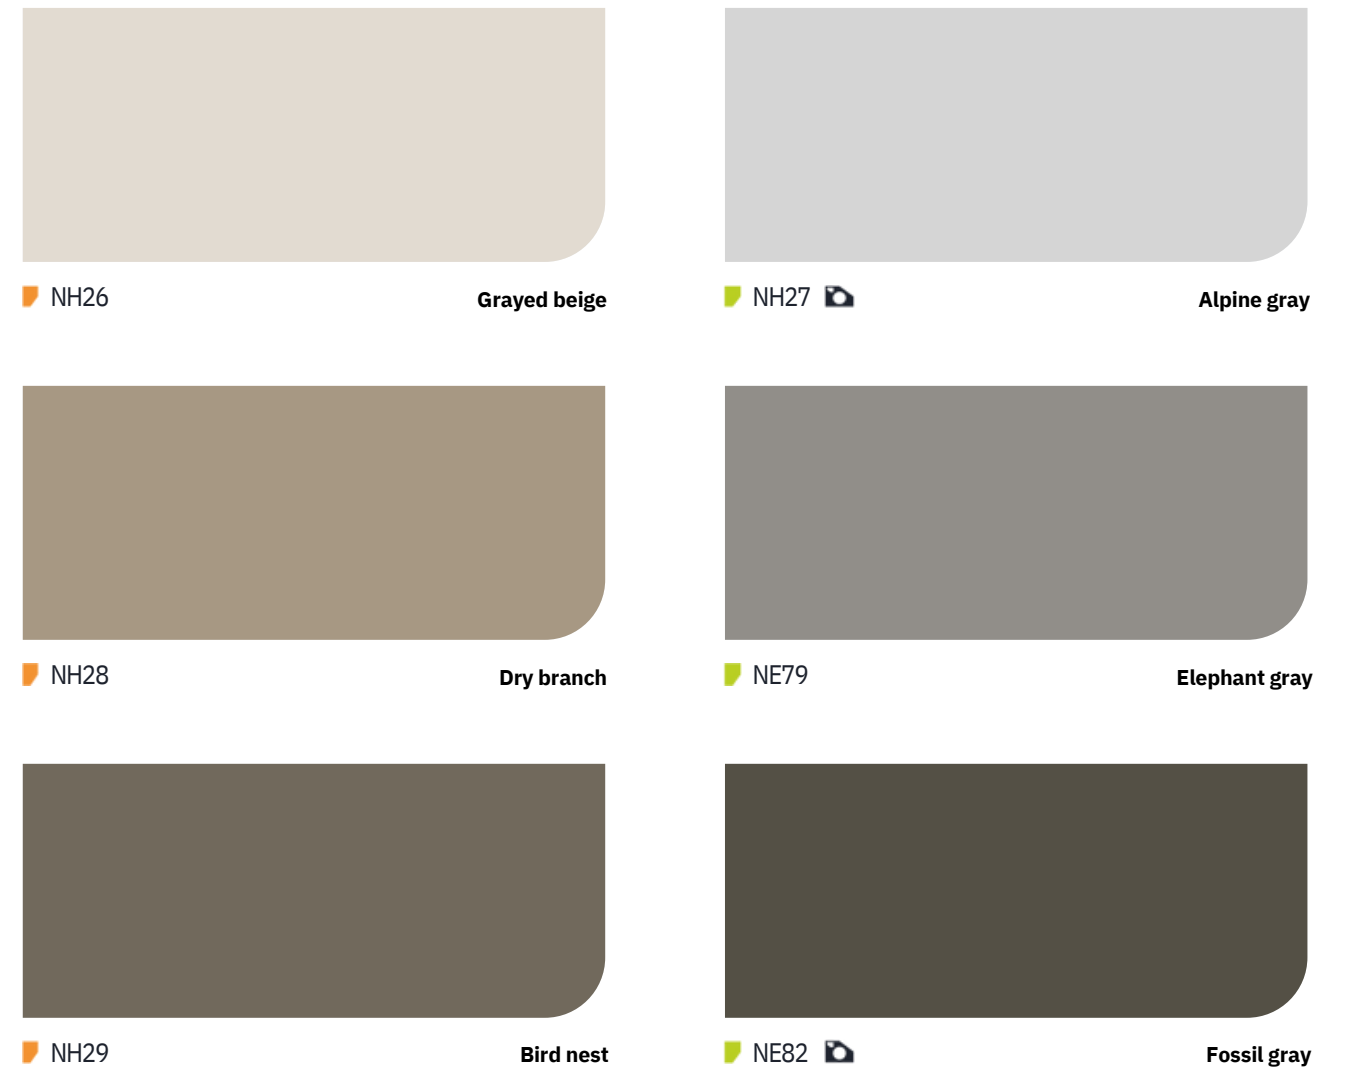

Forest green

Silk

Our Silk film Series is a premium product featuring a special surface with textured finish that has outstanding scratch resistance performances. The gentle visual effects and luxurious touch further upgrades the class of the space.

COLOR
Silk

WOOD

STONE

CONCRETE

STEEL

TEXTILE

GLITTER

NF13 Deep green

NE80 Graphite

NF14 Deep blue

NE81 Charcoal black

NH93 Off white stripes

NH92 Light gray stripes

NH91 Dark gray stripes

02 Wood

WI02