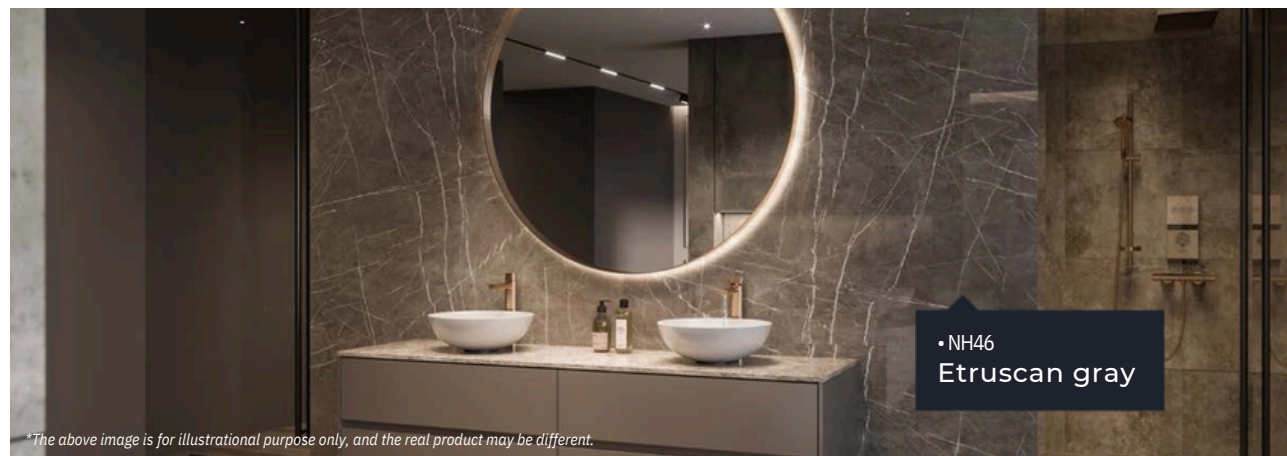

Marble

COLOR

WOOD

STONE
Marble

CONCRETE

STEEL

TEXTILE

GLITTER

The above image is for illustrational purpose only, and the real product may be different.